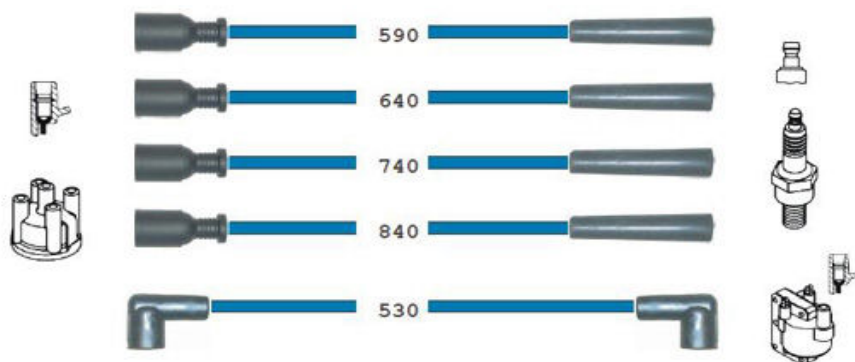

# CAVI CANDELE GAS LINE

Articolo (Article) Serie Cavi Candele (Ignition Cable Set) Applicazioni (Applications) CC

**CCO.95521-G**

**FORD**  
Transit i Bifuel 2300

**CCO.95541-G**

**FORD**  
Transit Autobus CNG 2000