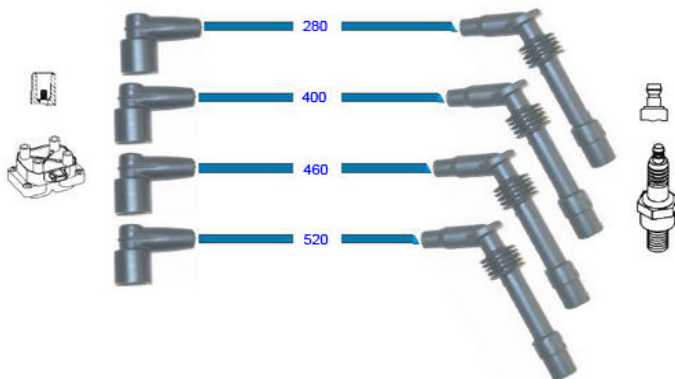

CHEVROLET

Spark GPL Eco Logic 16V	1000
Spark LPG	1200
Spark GPL Eco Logic 16V	1200

CCO.90721-G