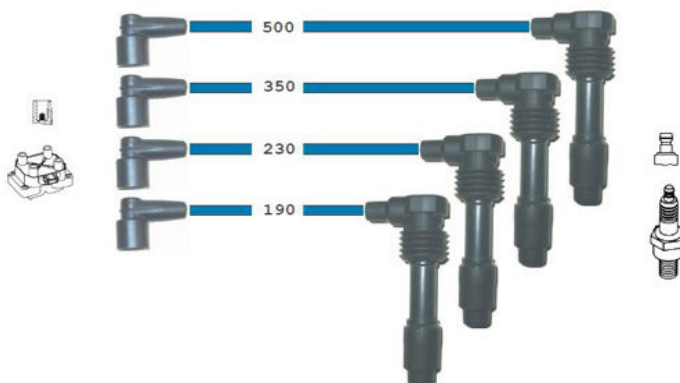

CHEVROLET
Aveo LPG 1200
Aveo Hatchback LPG 1200
Matiz i LPG 1000

CCO.88181-G