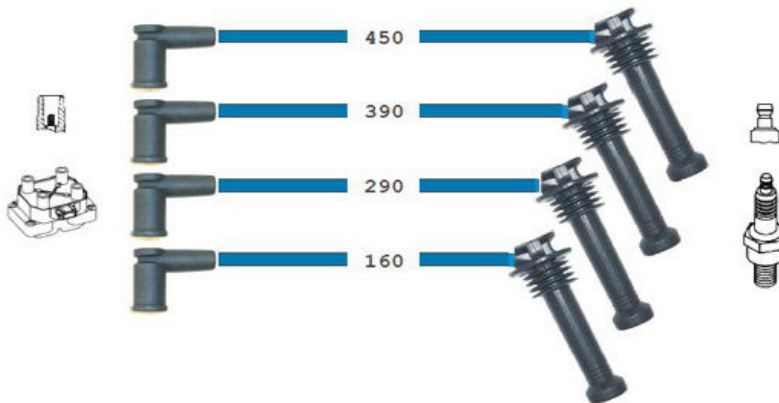

CCO.95431-G

FORD

Focus i, Turnier Bifuel	1800
Tourneo Connect LPG	1800
Transit Connect LPG	1800