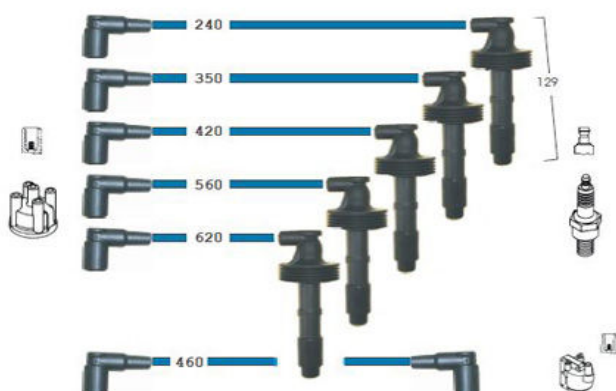

CAVI CANDELE GAS LINE

Articolo (Article) Serie Cavi Candele (Ignition Cable Set) Applicazioni (Applications) CC

CCO.95521-G

FORD
Transit i Bifuel 2300

CCO.95541-G

FORD
Transit Autobus CNG 2000

CCO.96301-G

TATA
Indica Bifuel GPL 1400
Indica Bifuel Metano 1400
Indigo Bifuel GPL 1400
Indigo Bifuel Metano 1400

CCO.97251-G

VOLVO
S70 Bifuel 2500
V70 I Combi Bifuel 2500