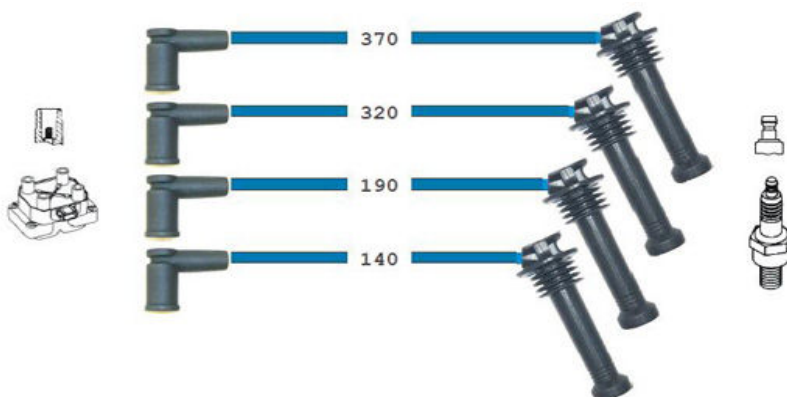

CCO.95491-G

FORD

C-MAX Flixifuel	1600
Fiesta V LPG 16V	1400
Fiesta VI LPG 16V	1400
Focus II LPG	1600
Focus Ti-Vtc GPL	1600
Focus III Flexifuel	1600
Fusion GPL	1400