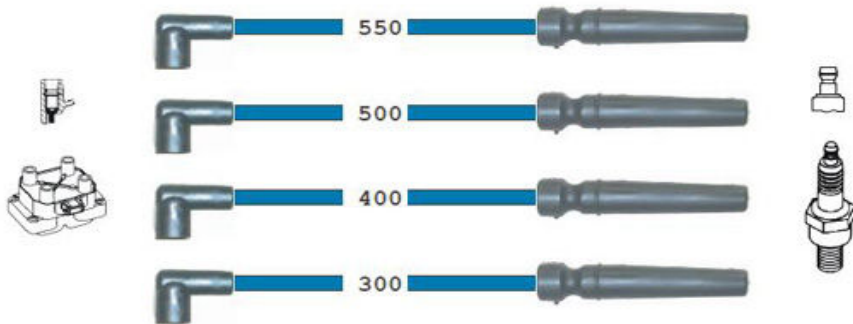

# CAVI CANDELE GAS LINE

Articolo (Article)

Serie Cavi Candele (Ignition Cable Set)

Applicazioni (Applications)

cc

**CCO.88211-G**

**CHEVROLET**

Lacetti GPL Eco Logic	1600
Nubira i, Wagon (GPL Eco Logic)	1600