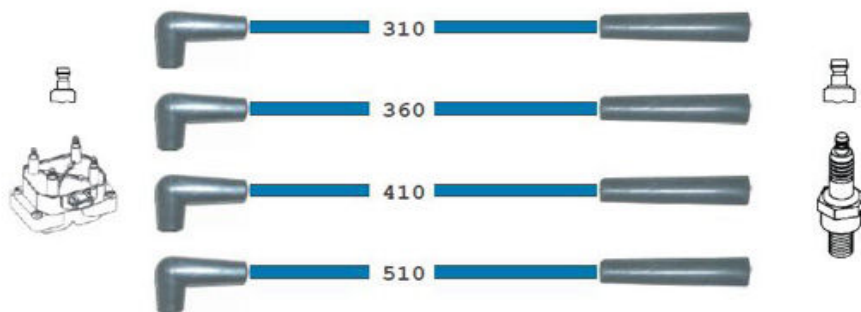

CAVI CANDELE GAS LINE

Articolo (Article) Serie Cavi Candele (Ignition Cable Set) Applicazioni (Applications) CC

CCO.98921-G

LADA
Niva II LPG

1700

CCO.99121-G

GONOW
GA200 Ecomode (GPL) 2000
Great Wall
Hover Ecodual (GPL) 2400
Hover Ecodual (CNG) 2400
SHUANGHUAN
Ceo, Bifuel 2400