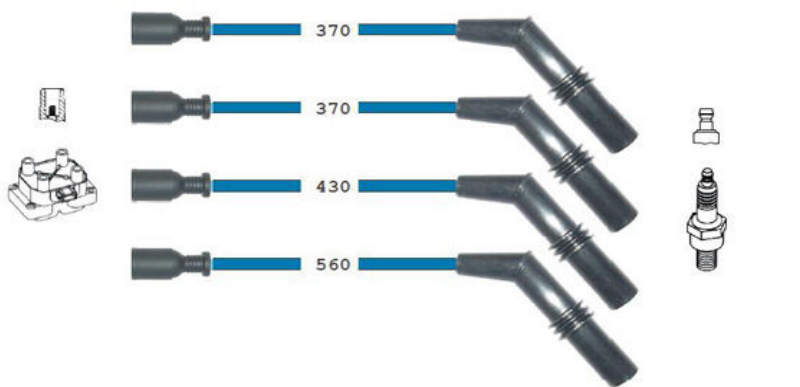

CCO.96301-G

TATA
Indica Bifuel GPL 1400
Indica Bifuel Metano 1400
Indigo Bifuel GPL 1400
Indigo Bifuel Metano 1400

CCO.97251-G

VOLVO
S70 Bifuel 2500
V70 I Combi Bifuel 2500