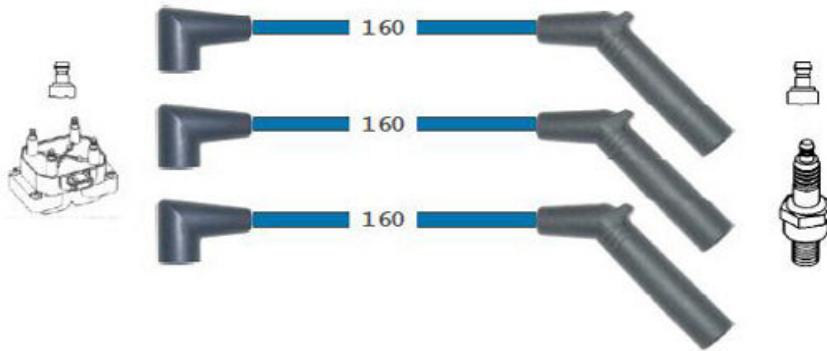

# CAVI CANDELE GAS LINE

Articolo (Article) Serie Cavi Candele (Ignition Cable Set) Applicazioni (Applications) cc

**CCO.88141-G**

**CHEVROLET**  
Matiz LPG (F8CV) 800

**CCO.88161-G**

**CHEVROLET**  
Matiz i LPG (F8CV) 800